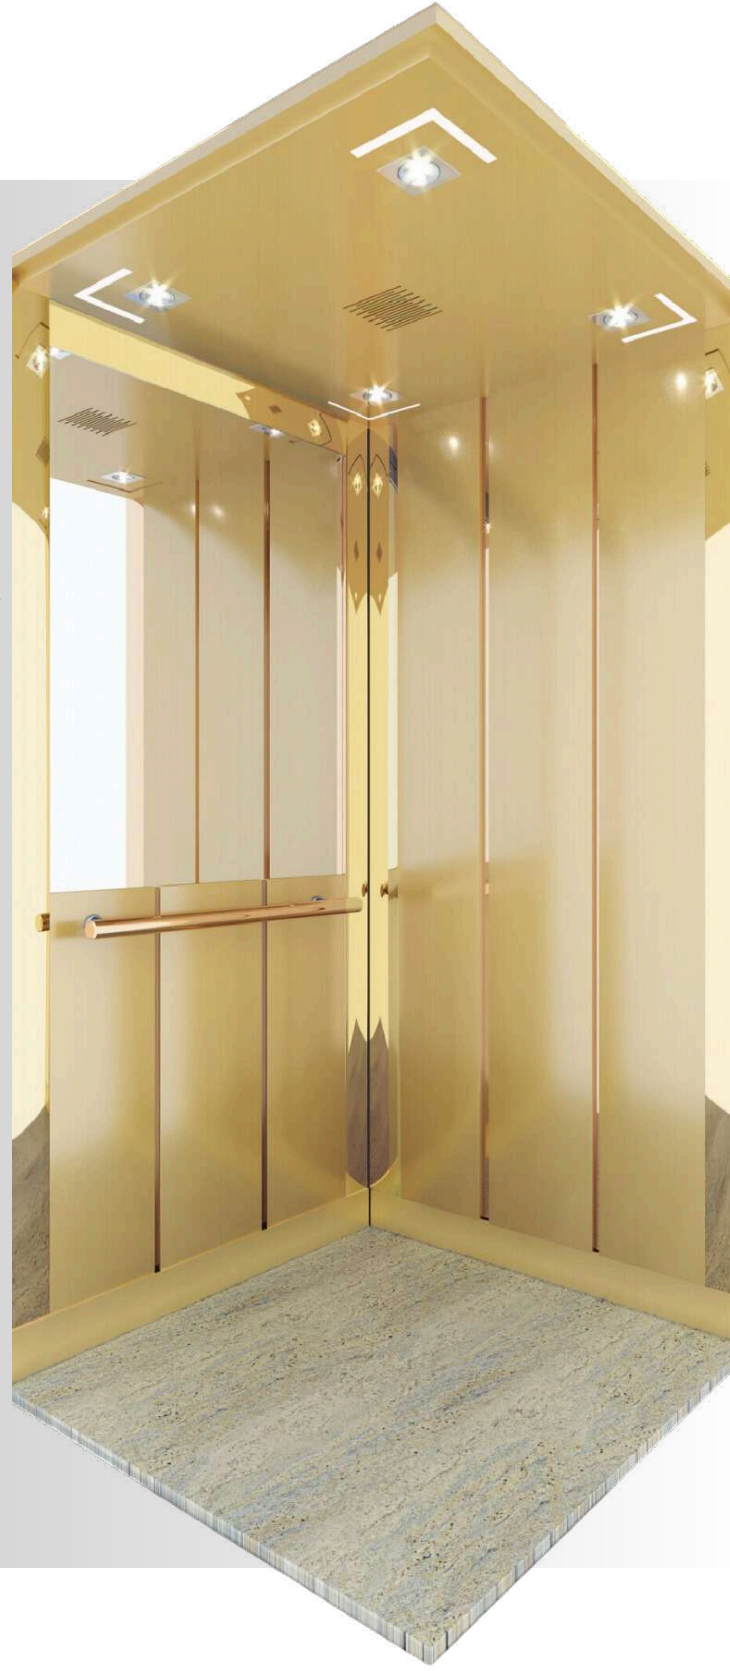

## Interiors

Side panel: Gold stainless steel

Back panel: Half gold stainless steel / Half Mirror

Ceiling: Gold stainless steel laser cut

Floor: Granite

Hand Rail: Gold